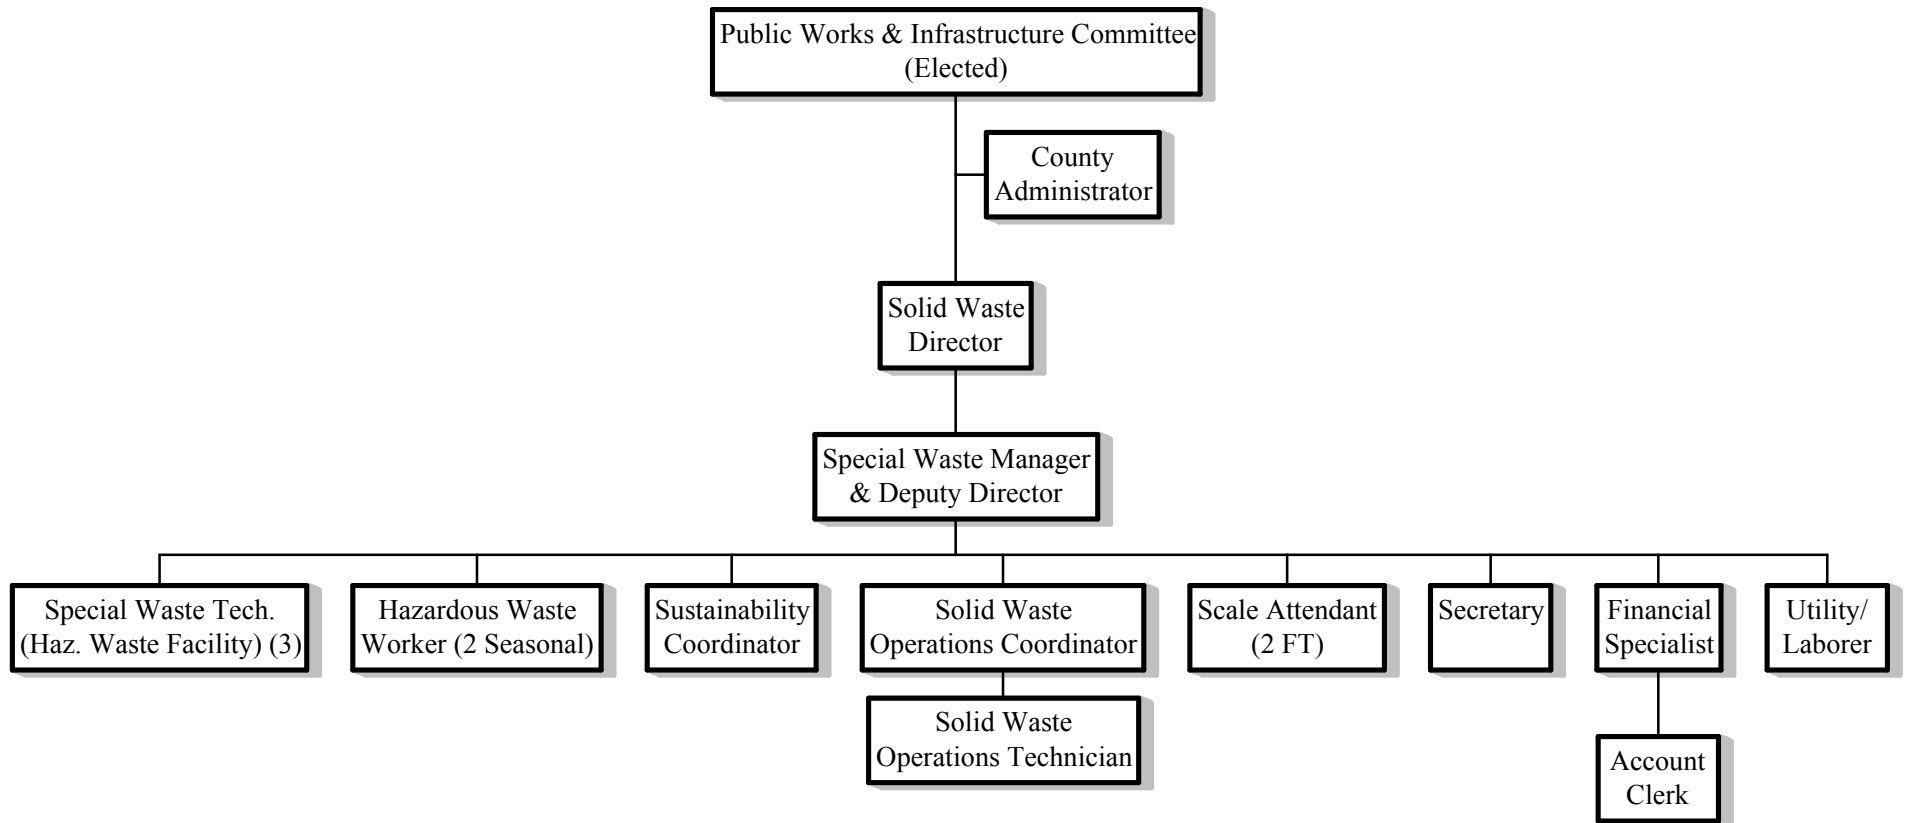

LA CROSSE COUNTY SOLID WASTE DEPARTMENT

Employees: 14
Seasonal: 2
Total: 16
2/18