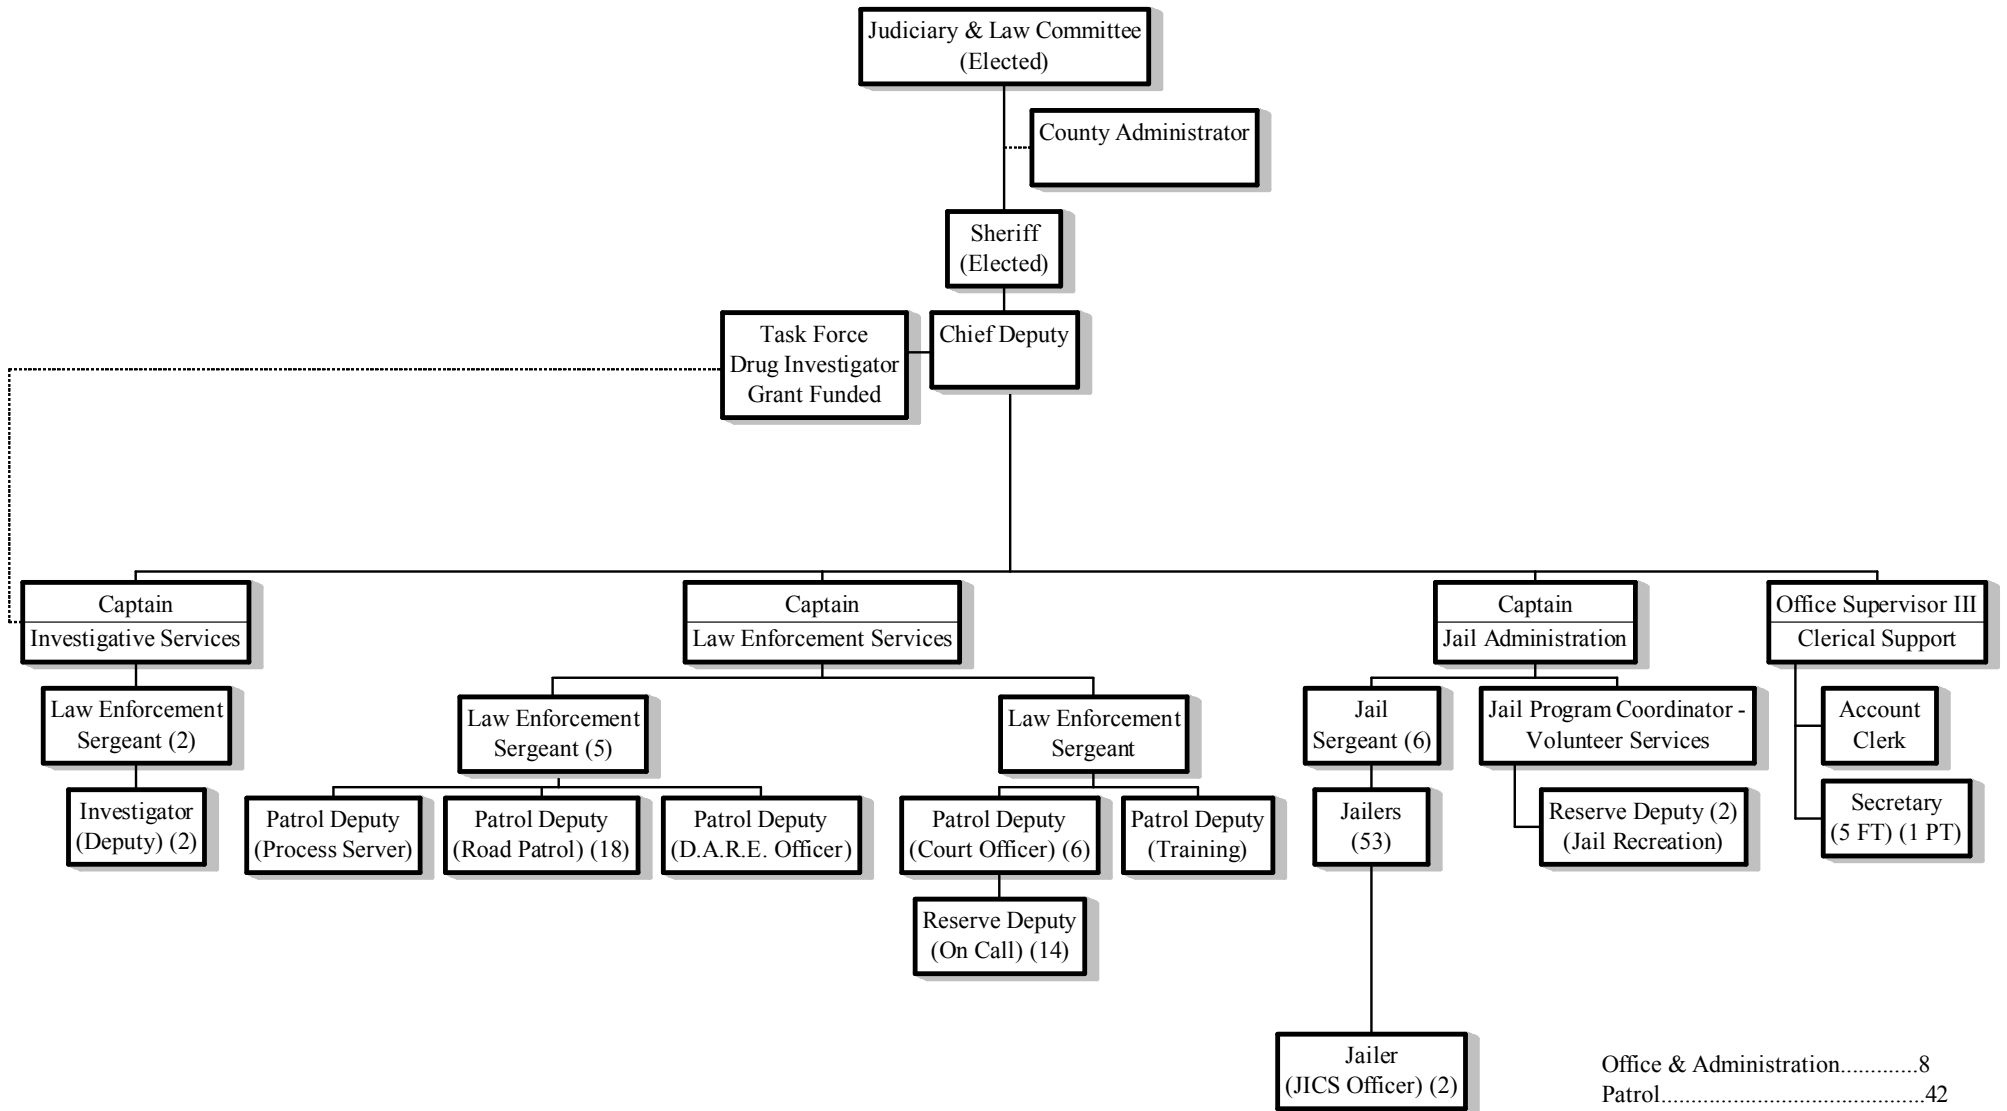

LA CROSSE COUNTY SHERIFF'S DEPARTMENT

Office & Administration.....	8
Patrol.....	42
On Call.....	14
Jail & Jail Administration.....	65
<u>Total.....</u>	<u>129</u>