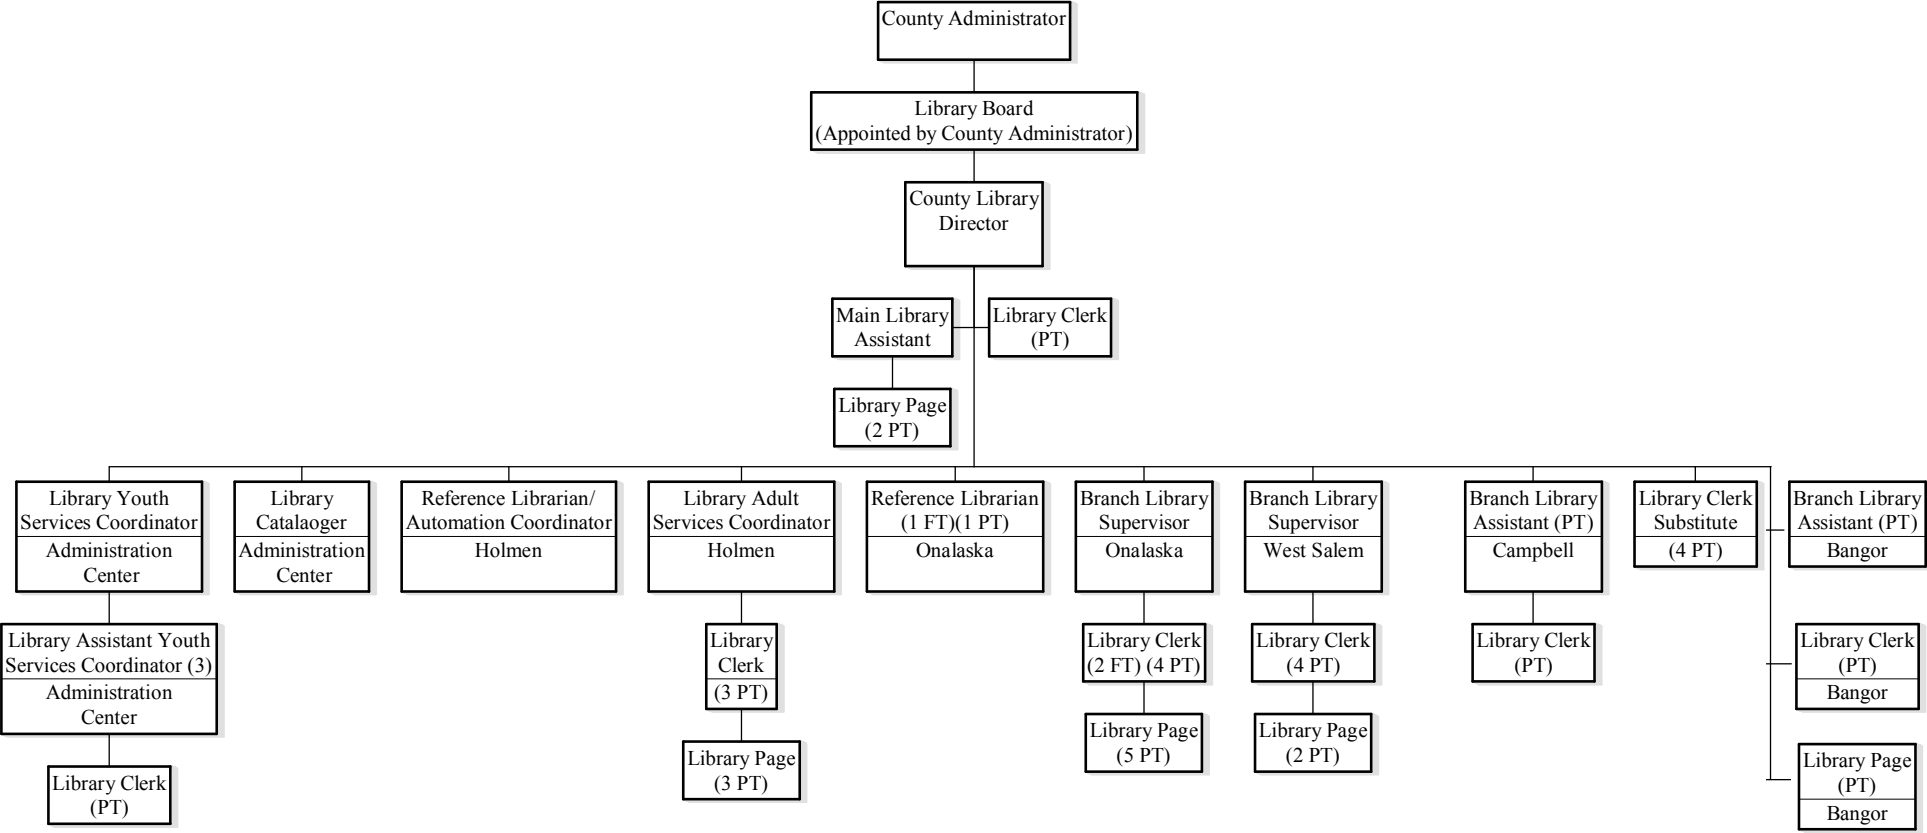

LA CROSSE COUNTY LIBRARY

Total Employees: 49
6/17