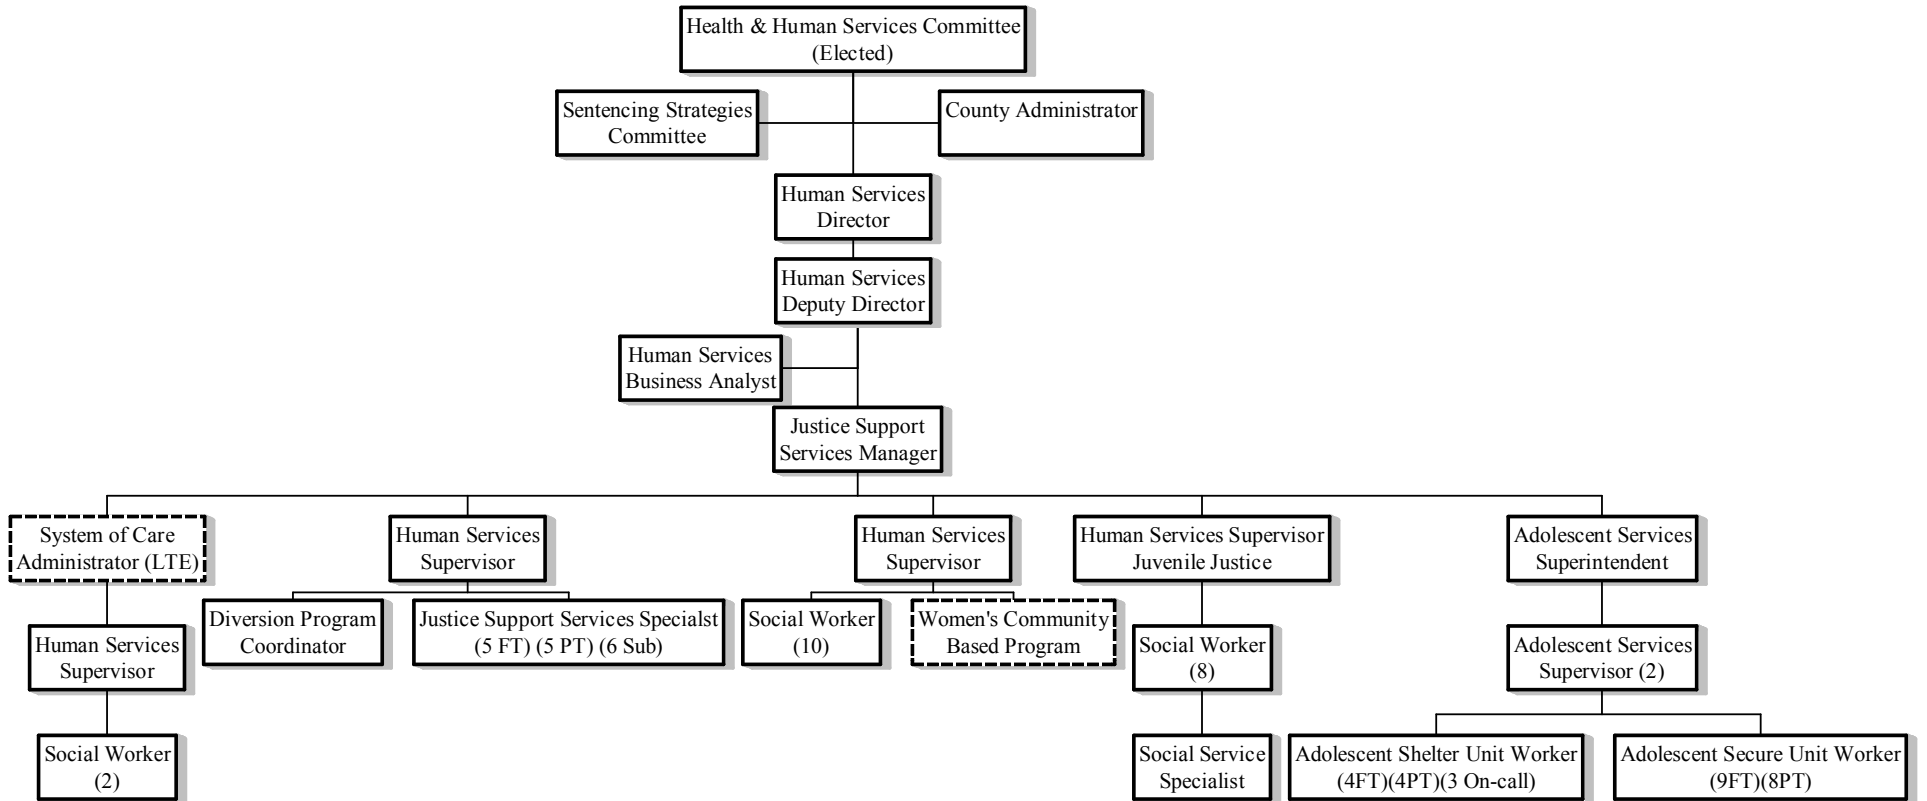

# LA CROSSE COUNTY HUMAN SERVICES - JUSTICE SUPPORT SERVICES (JSS)

Employees: 76