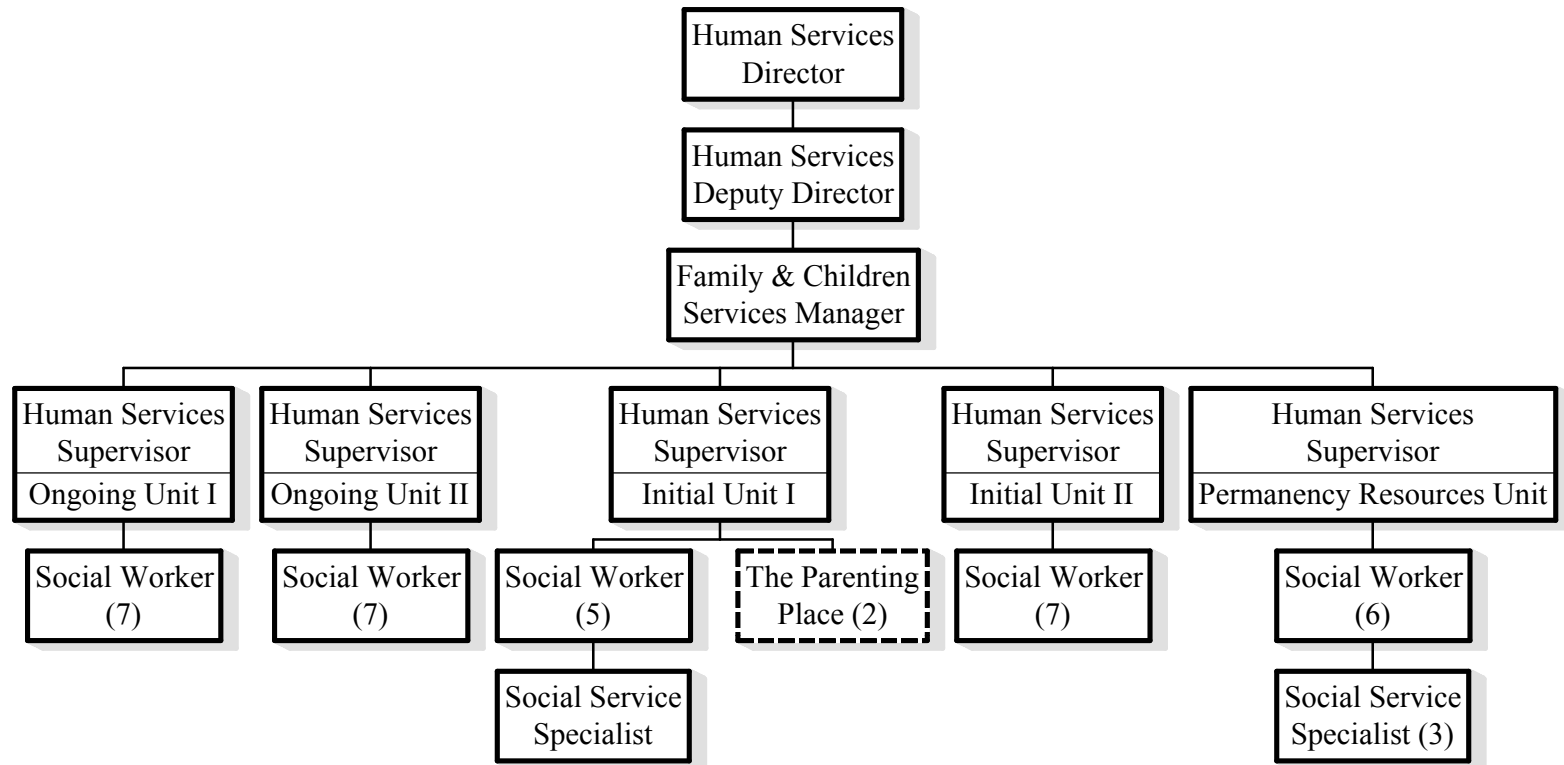

LA CROSSE COUNTY HUMAN SERVICES - FAMILY & CHILDREN SERVICES

Employees: 41
Contracted: 2
 Total: 43
 12/17