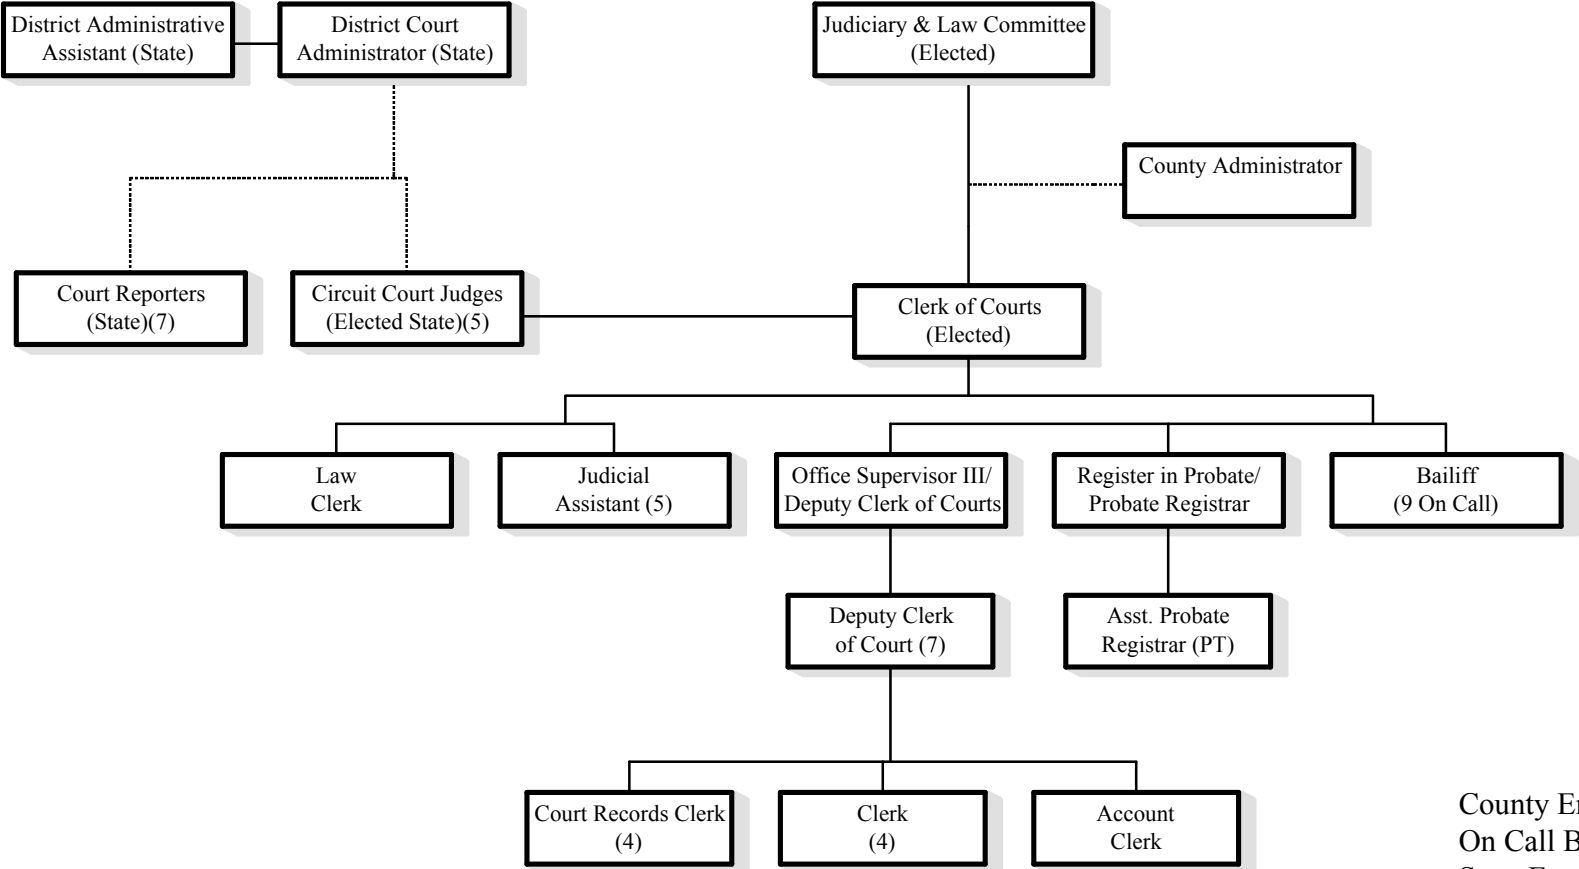

LA CROSSE COUNTY CLERK OF COURTS

County Employees..	25
On Call Bailiffs.....	9
<u>State Employees.....</u>	<u>14</u>
Total.....	48