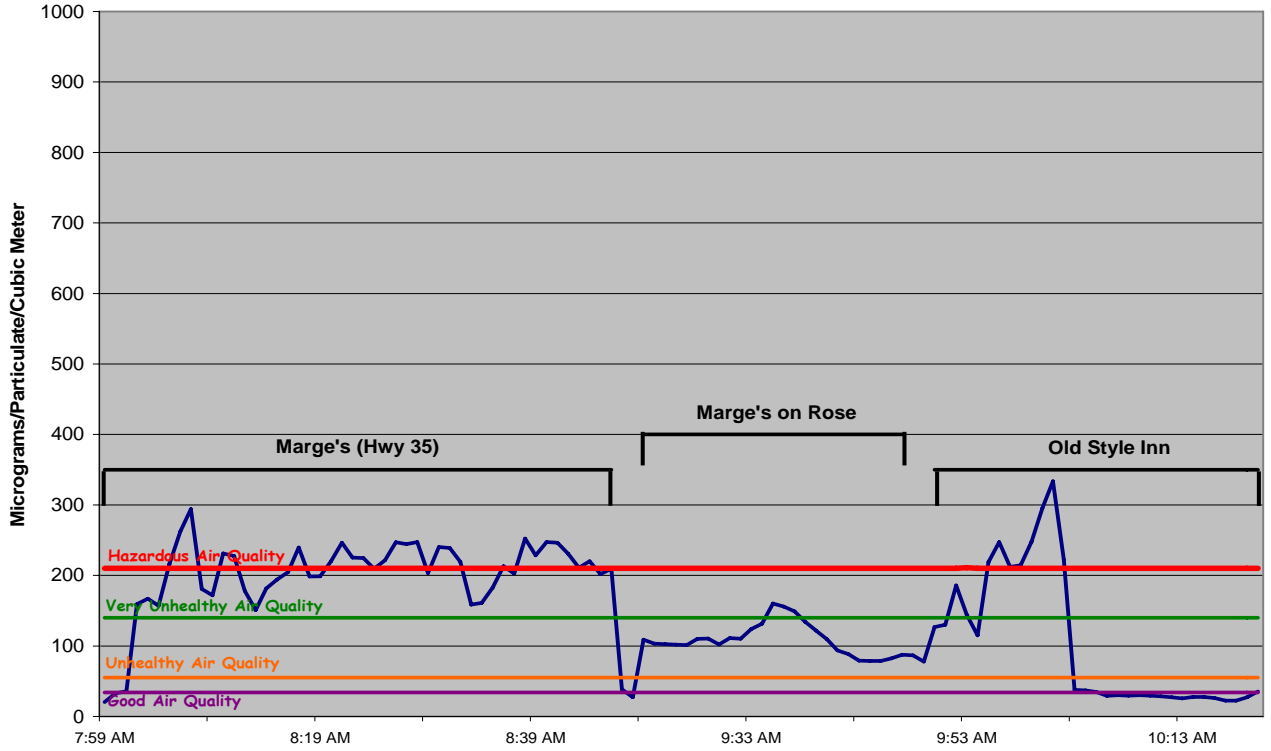

Figure 8: Indoor Air Quality, La Crosse, 2/22/08

Figure 9: Indoor Air Quality, La Crosse, 2/23/08

Figure 10: Indoor Air Quality, La Crosse County, 2/23/08