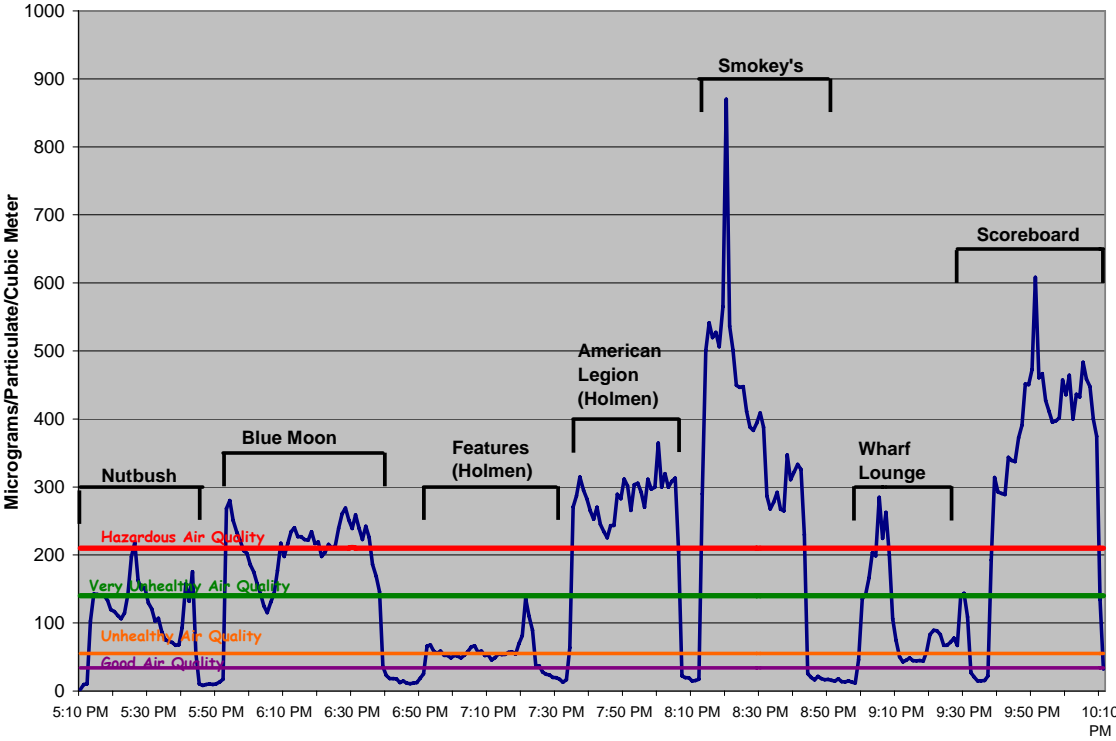

Figure 8: Indoor Air Quality, La Crosse, 2/22/08

Figure 9: Indoor Air Quality, La Crosse, 2/23/08

Figure 10: Indoor Air Quality, La Crosse County, 2/23/08